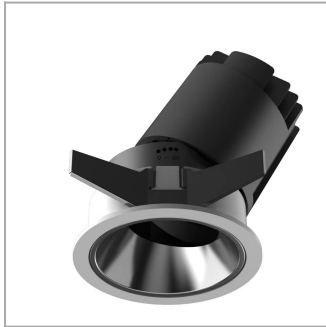

A(mm)	B(mm)	Cutout dimension
Darklit	86	97	75
Darklit	132	152	120