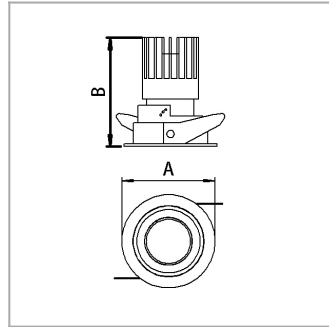

POWER OPTIONS

Wattage	Lumen/Watt	CCT
10W-30W	>65 LPW	5000K

APPLICATION AREAS

Office: Office spaces, Lobbies and corridors

	A(mm)	B(mm)	Cutout dimension
Darklit	86	97	75
Darklit	132	152	120

STANDARD OPTIONS