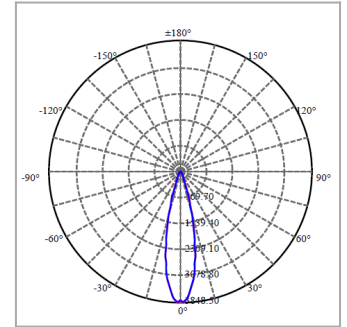

POWER OPTIONS

Wattage	Lumen/Watt	CCT
10W-30W	>65 LPW	5000K

APPLICATION AREAS

Office: Office spaces, Lobbies and corridors

	A(mm)	B(mm)	Cutout dimension
Darklit	86	97	75
Darklit	132	152	120

STANDARD OPTIONS